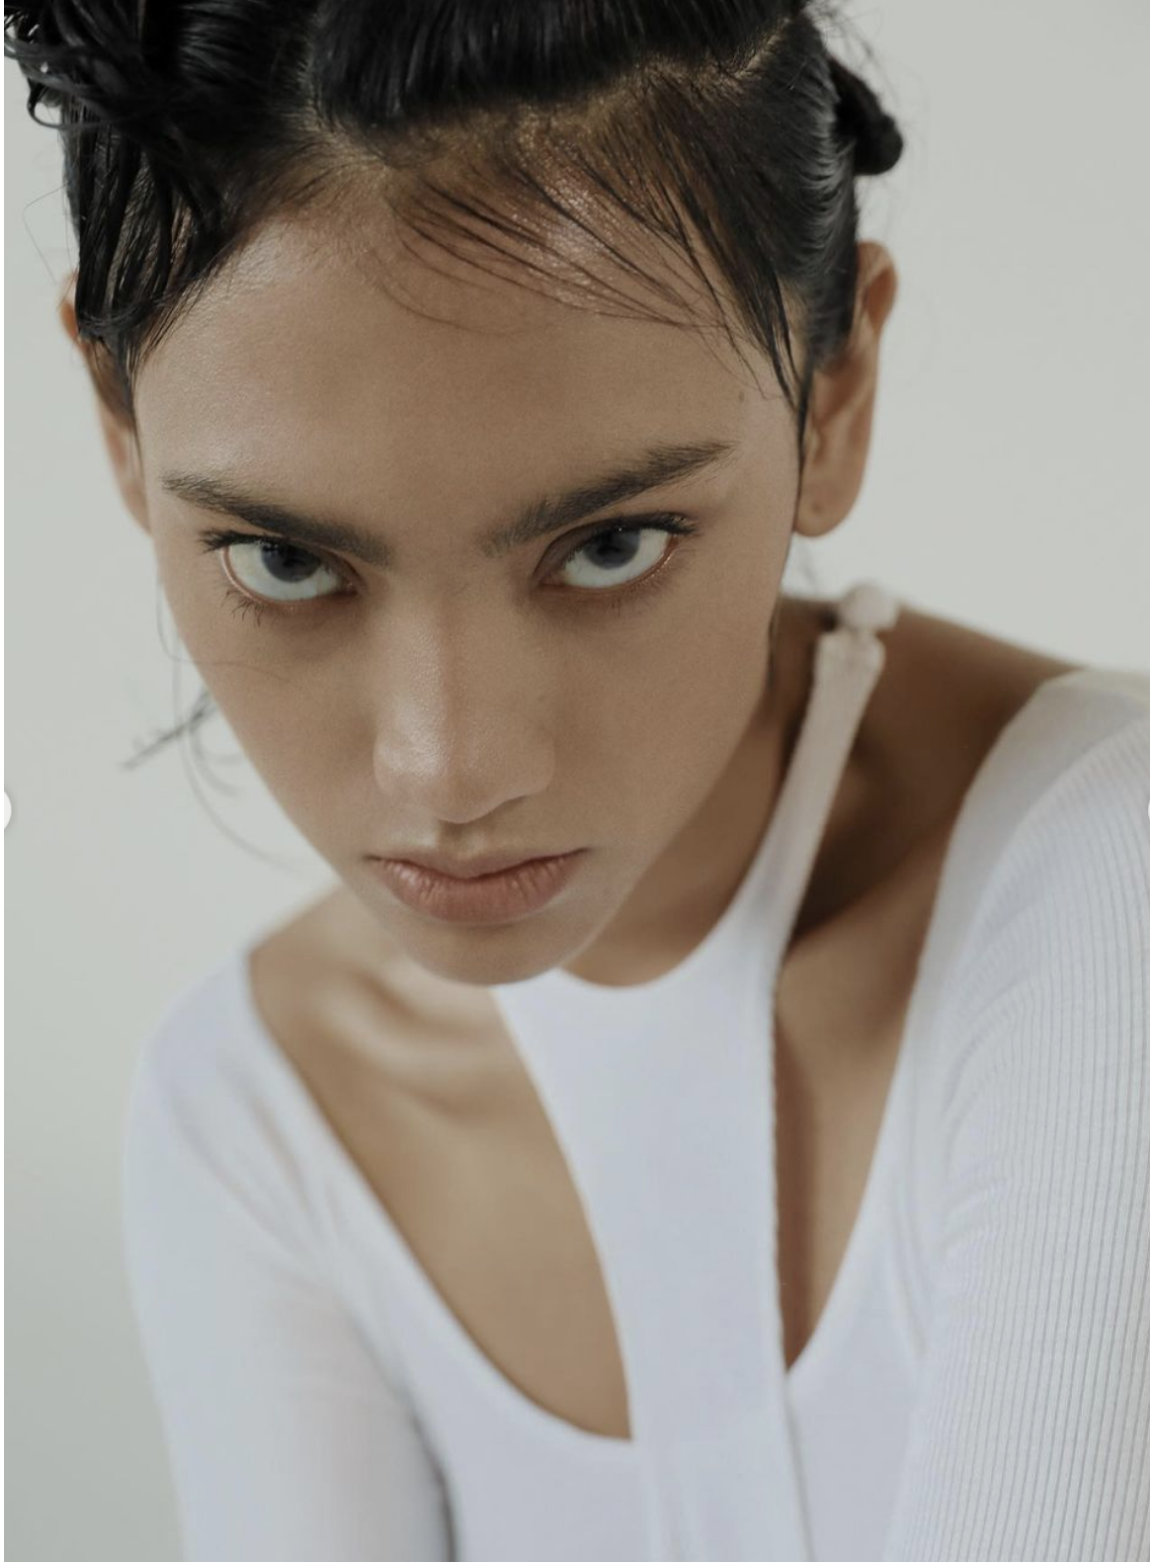

ANETTE CORDOURIER

height 5'9.5 · bust 31.5" · cup B · waist 23.5" · hips 35" · dress 36 EU/6 US/8 UK
shoes size 37 EU/6 US/4 UK · hair black · eyes brown